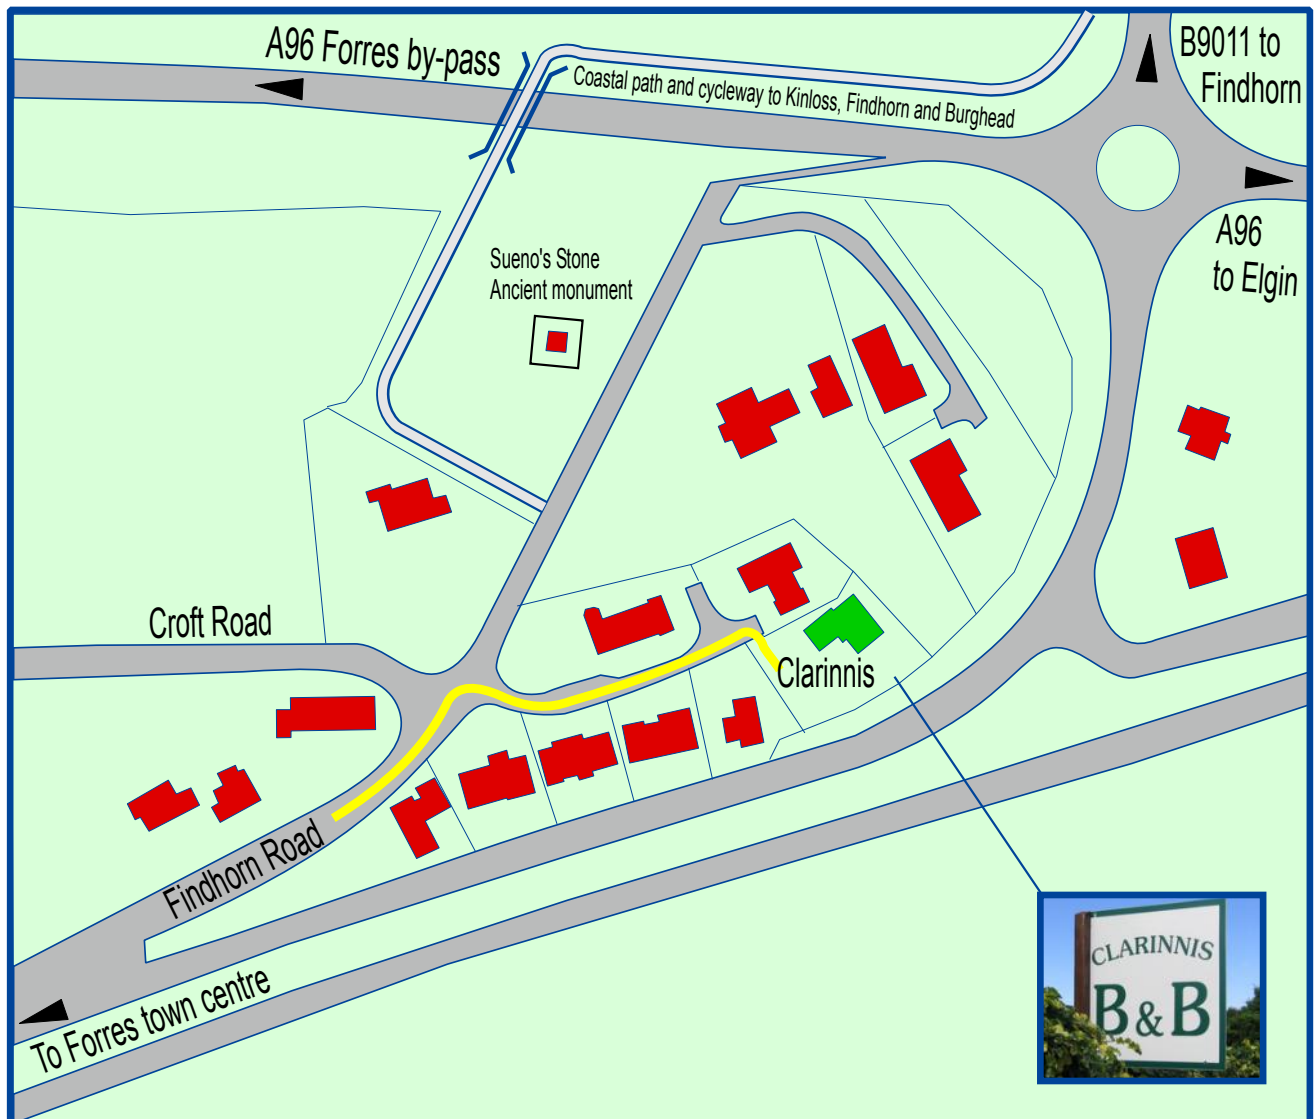

Clarinnis Bed and Breakfast, Forres

We are situated just south of the junction between the A96 and the B9011. From the roundabout at the junction turn south. Follow the road until you are heading west towards Forres town centre. You will pass the Clarinnis B&B board on your right and after 200m there is a signpost on your left pointing to Sueno's Stone. The road sign for Findhorn Road is on the wall opposite. The Findhorn Road leads to Sueno's stone, but before you get there turn to the right opposite Croft Road and Clarinnis is at the end of the cul-de-sac.